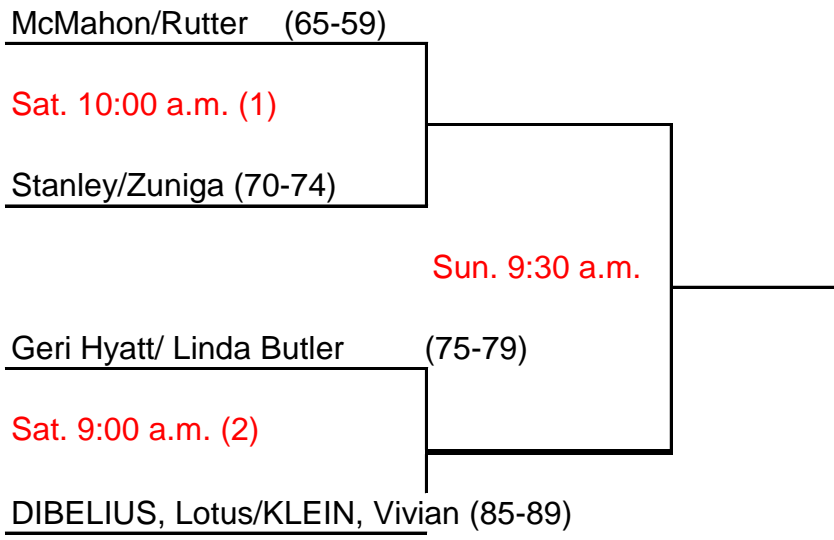

Consolations

(loser 1)

Sun. 11:00 a.m.

(loser 2)

**Men's Doubles**  
**65-69, 70-74 and 80-84 combined**

**Consolation**

**Women's Doubles**  
**50-54, 55-59 combined**

Consolation

**Women's Doubles**  
**65-69, 70-74, 75-79 and 85-89**

Consolations

**Mixed Doubles**  
**50-54 and 55-59 combined Round Robin**

Wendy Mullin & Robert Fleming (50-54)

Sat. 2:30 p.m.

Kilmer/Leimback (55-59)