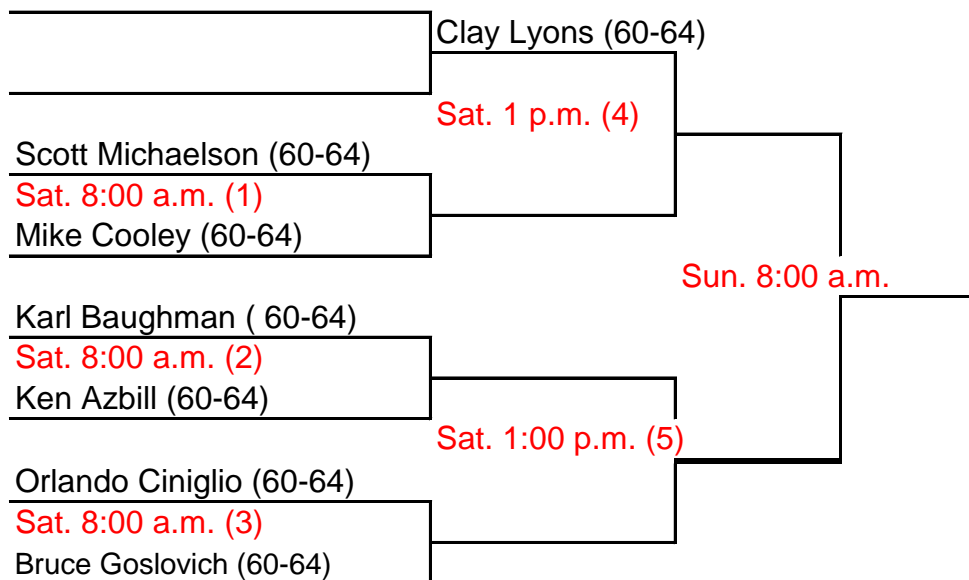

(loser 4)

**Mens Singles
60-64 and 65-69 combined**