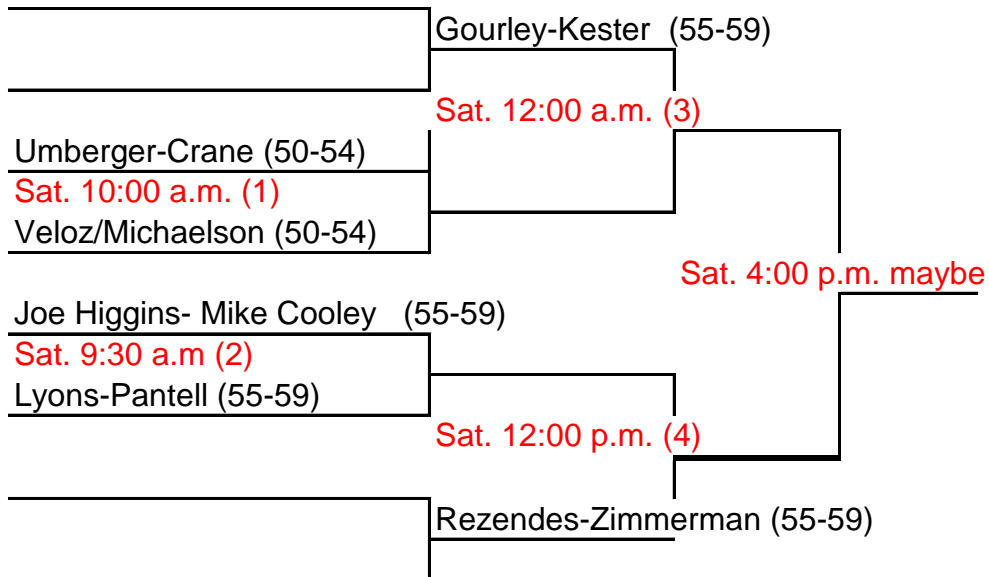

Men's Doubles
50-54 and 55-59 combined

Consolation