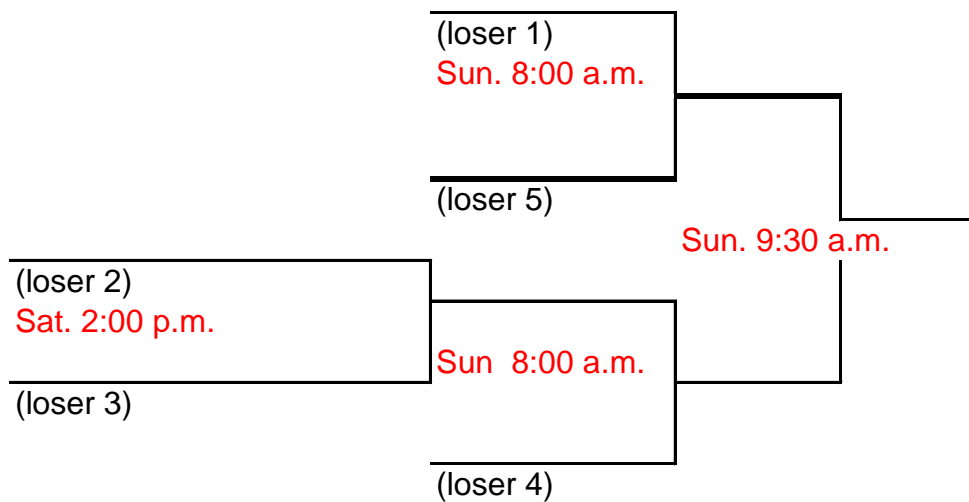

Consolation