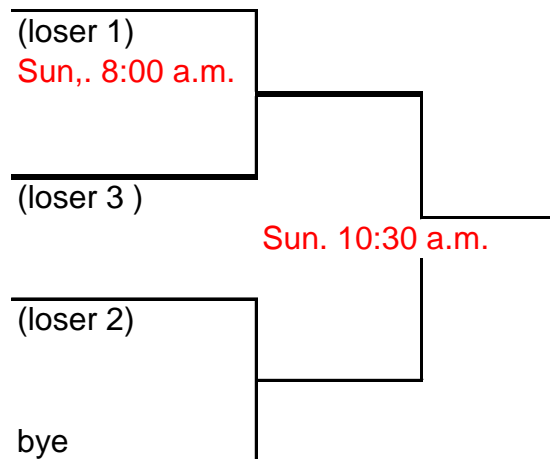

Consolations

(loser 1)

Sun. 11:00 a.m.

(loser 2)

**Men's Doubles**  
**65-69, 70-74 and 80-84 combined**

**Consolation**

**Women's Doubles**  
**50-54, 55-59 combined**

Consolation