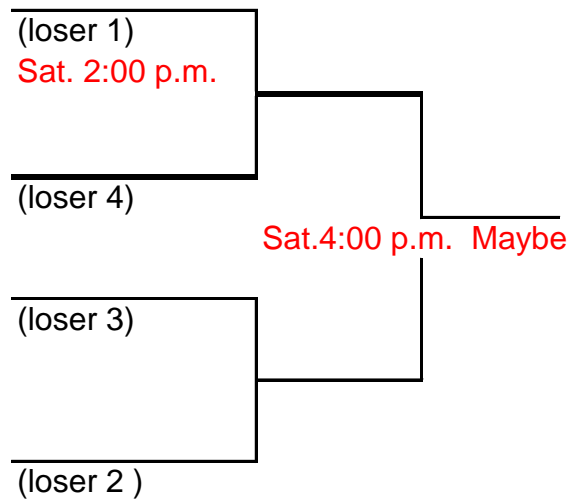

Men's Doubles
50-54 and 55-59 combined

Consolation