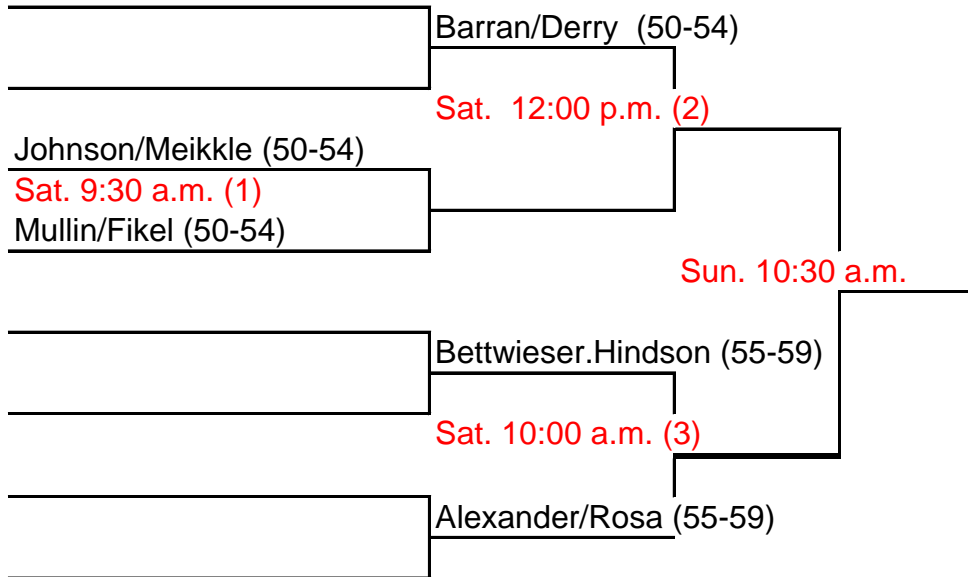

Consolations

(loser 1)

Sun. 11:00 a.m.

(loser 2)

**Men's Doubles**  
**65-69, 70-74 and 80-84 combined**

**Consolation**

**Women's Doubles**  
**50-54, 55-59 combined**

Consolation