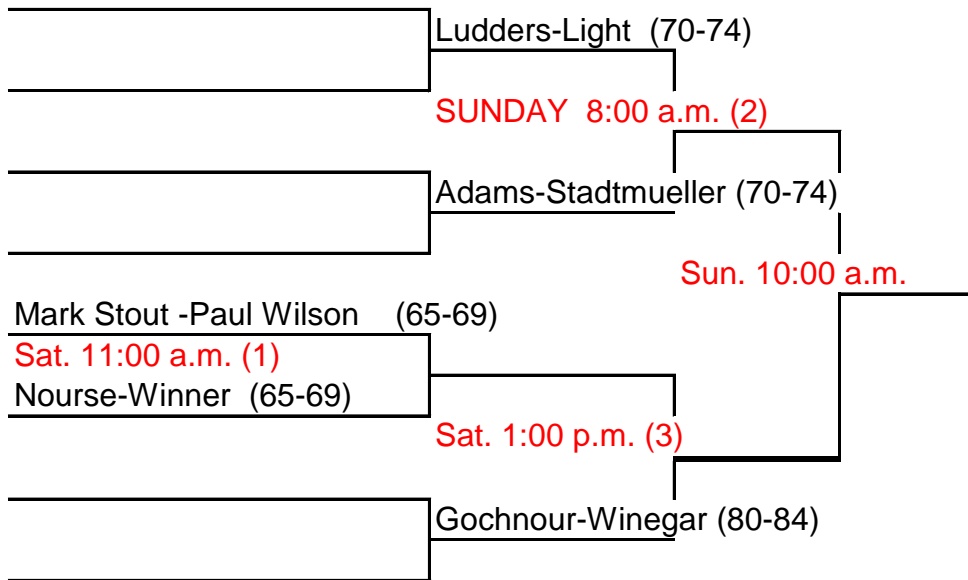

Men's Doubles
65-69, 70-74 and 80-84 combined

Consolation