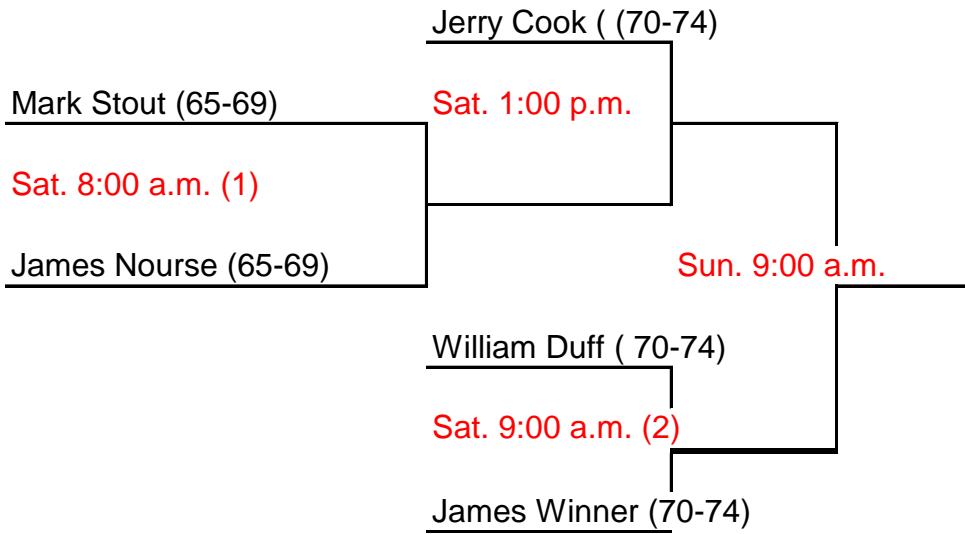

Sat. 2:00 p.m.

(loser 3)

Sun. 8:00 a.m.

(loser 4)

**Mens Singles  
60-64 and 65-69 combined**

**Consolation**

**Mens Singles  
65- 69 and 70-74**

Consolations

**Mens Singles**  
**75-79 and 80-84 combined**  
**Round Robin**

Ralph Butler (75-79)

Sat. 2:00 p.m..

Ted Griem (75-79)

Ted Griem (75-79)

Sat. 9:30 a.m.

Bryce Gochnour (80-84)

Ralph Butler (75-79)