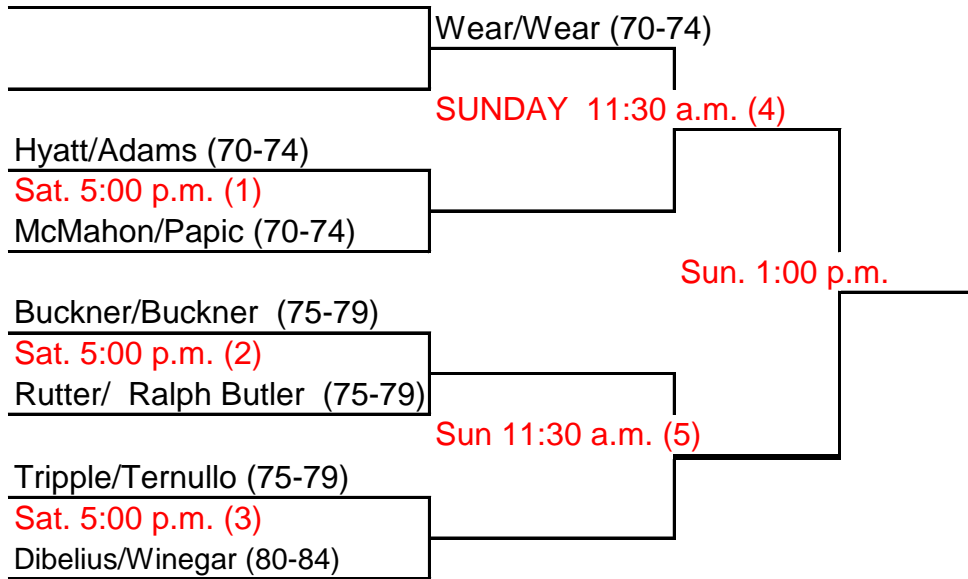

Wendy Mullin & Fleming (50-54)

Sun. 2:00 p.m.

Peterson/Koontz (50-54)

Kilmer/Leimback (55-59)

Fri. 7:30 p.m.

Peterson/Koontz (50-54)

**Mixed Doubles**  
**70-74, 75-79 and 80-84 combined**

Consolation