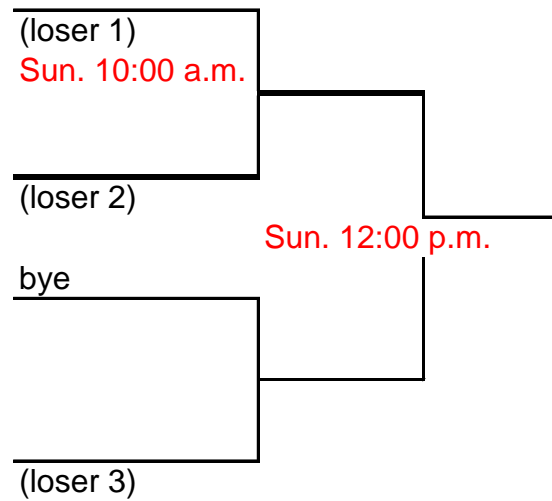

Consolations

(loser 1)

Sun. 11:00 a.m.

(loser 2)

**Men's Doubles**  
**65-69, 70-74 and 80-84 combined**

**Consolation**

**Women's Doubles**  
**50-54, 55-59 combined**

Consolation